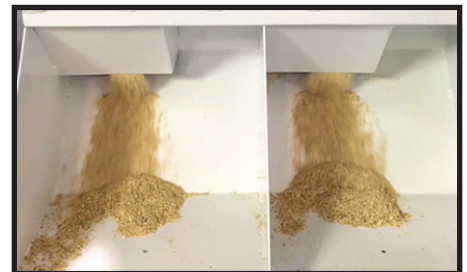

## HANEN AUTOMATIC LIVESTOCK FEEDER MODEL LSF-4 FEEDS CATTLE - PLUS HORSES, PIGS, GOATS, AND MORE!

Hanen LSF-4 Livestock Feeder - 120 Volt. **Fill the Hopper. Set the Timer. Precision Feeding!**

Ideal for wide range of livestock, including cattle, horses, pigs, goats and sheep.

Grain rationing for optimal nutritional value.

The new **Hanen LSF-4 Automatic Programmable Feeder\*** is the ultimate programmable feeding solution designed to provide the correct levels of nutrition to your livestock, up to 6 feedings per day. Ideal for cattle, plus horses, pigs, sheep or goats. Animals are summoned by audio signal for feeding.

### KEY FEATURES AND BENEFITS

- Excellent for Finishing Beef.
- Ideal for Preparing Show Cattle.
- Can Handle 2 Independent Feeds.
- Precise Control of Feed Levels.
- Increase Overall Operation Efficiency and Flexibility.
- Low Environmental Impact.
- Lower Waste of Feed.
- Maintain Animal Health.
- Nurse Ill Animals Back to Health.
- Never Miss a Feeding.
- Mounts to Wall.  
(Not Intended for Outdoor Use.)
- Save Time with Automatic Feeding: Up to 6 Times Per Day Using Preprogrammed Feeding Times.
- Heavy Duty Steel Construction for Durability.
- 100% Powder Coated for Long Lasting Finish.
- 1,000-Pound Hopper Capacity

DIMENSIONS:  
Width: 76"; Depth: 23"; Height: 60"

Precise control of feed levels.

Programmable automatic feeding cycles saves time

Hanen LSF-4 Four Head Cattle Feeder Rev. 1-2018 \*Patent Pending. Subject to changes and modifications without notice.