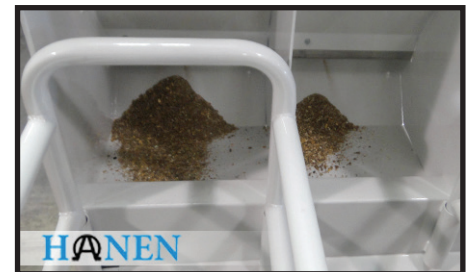

The new **Hanen LSF-20 Solar Powered Automatic Programmable Cattle Feeder\*** is the ultimate programmable feeding solution designed to provide the correct levels of nutrition to your livestock, up to 6 feedings per day. Your animals will recognize the audio signal for feeding, then approach the feeder in an orderly fashion.

### KEY FEATURES AND BENEFITS

- All Solar Powered: Requires No Electricity.
- Balanced Diet Throughout the Day Creates a Calmer More Docile Animal.
- Feeds Up to 20 Head of Cattle at A Time, More If Feeding a Calf or Smaller Animal.
- Grain Rationing Provides Less Feed for Better Nutritional Value, But Not Loss of Growth.
- Heavy Duty Steel Construction for Durability.
- Increase Overall Operation Efficiency and Flexibility
- Low Environmental Impact.
- Lower Waste of Feed.
- Maintain Animal Health.
- Never Miss a Feeding.
- Portable, Can Be Moved by Tractor with Lifting Forks.
- Save Energy and Reduce Costs.
- Save Time with Automatic Feeding: Up to 6 Times Per Day Using Preprogramed Feeding Times.
- 100% Powder Coated for Long Lasting Finish.
- 3000-Pound Hopper Capacity.

**DIMENSIONS:**  
8 feet Diameter; Overall Height: 8 feet

Save time with automatic programmable feeding.

Grain rationing for optimal nutritional value.

Individual calf guards

Automatic feeding cycles

Hanen LSF-20 Ten Head Cattle Feeder Rev. 6-2017 \*Patent Pending. Subject to changes and modifications without notice.